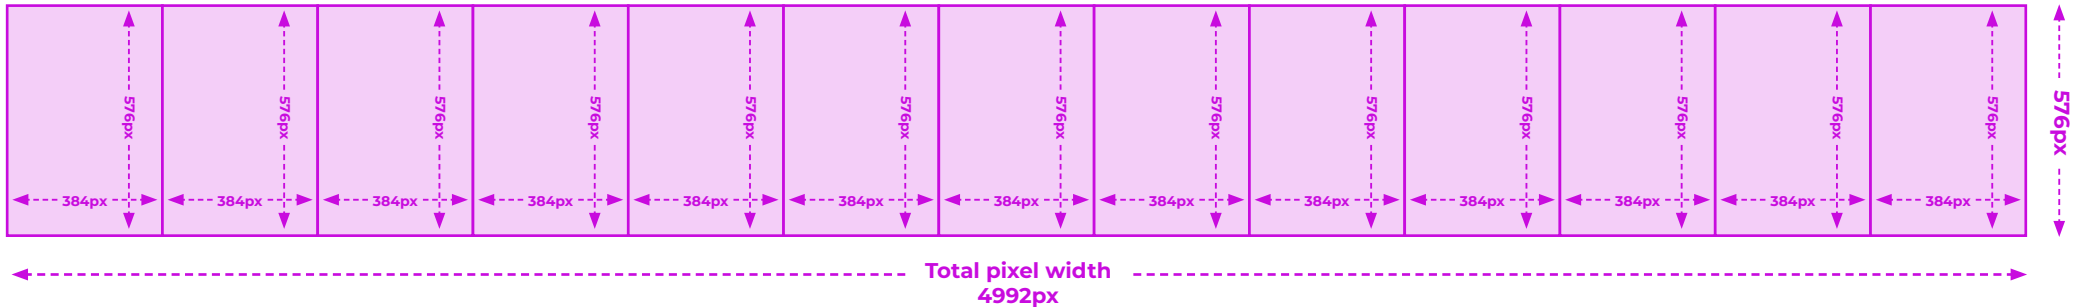

WATERLOO SPECIFICATION

Located in directly opposite the entrance to Waterloo Train Station on Waterloo Road, these **13 portrait screens** allow for long dwell times for both commuters and vehicular traffic travelling around this busy central London location.

13 digital 4 sheet screens that can be used dynamically for maximum creative advertising impact. A unique DOOH opportunity in a unique location.

SCREEN PIXEL RESOLUTION

ACCEPTABLE CREATIVE TYPES

Jpeg saved at 'High' or 'Very High' quality.