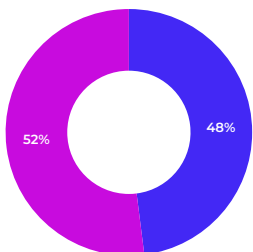

DEMOGRAPHIC