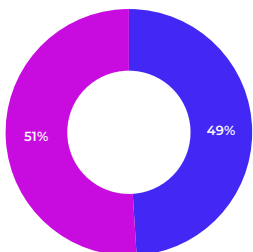

# TOWER BRIDGE

Source: Estimate

A large format digital portrait screen located on Tower Bridge Road, viewed by constant traffic southbound over London's iconic Tower Bridge.

A world famous location providing a consistent influx of tourists year in year out. Tower Bridge and the Tower of London draw 3.5 Million visitors annually.

## DEMOGRAPHIC

Female Male

## ETHNICITY

White Asian Black Arab Mixed Other

Source: Census 2021