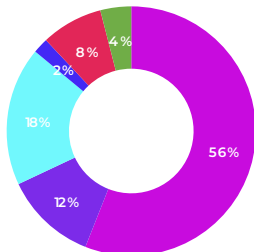

# TOWER BRIDGE

Source: Estimate

A large format digital portrait screen located on Tower Bridge Road, viewed by constant traffic southbound over London's iconic Tower Bridge.

A world famous location providing a consistent influx of tourists year in year out. Tower Bridge and the Tower of London draw 3.5 Million visitors annually.

## DEMOGRAPHIC

Female Male

## ETHNICITY

White Asian Black Arab Mixed Other

Source: Census 2021