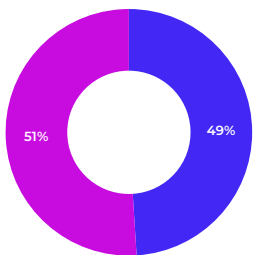

SCALA

Source: Estimate

Situated in the heart of central London, The Scala in Kings Cross stands as an iconic destination for music and cinema enthusiasts. Our 10 x 4 sheet screens, strategically positioned on the flank wall, targeting a stream of commuters and traffic through Kings Cross.

DEMOGRAPHIC

■ Female ■ Male

ETHNICITY

■ White ■ Asian ■ Black ■ Arab ■ Mixed ■ Other

Source: Census 2021

LEISURE

Granary Square
Regent's Canal
Coal Drops Yard

TRANSPORT