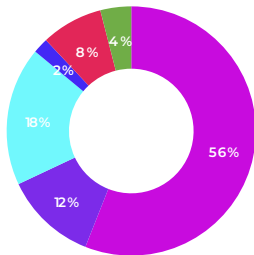

DEMOGRAPHIC

■ Female ■ Male

ETHNICITY

■ White ■ Asian ■ Black ■ Arab ■ Mixed ■ Other

Source: Census 2021

LEISURE

Granary Square
Regent's Canal
Coal Drops Yard

TRANSPORT