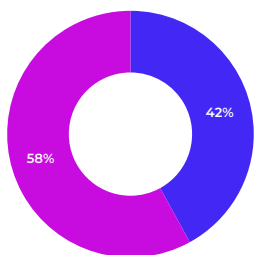

# MAYFAIR

Source: Route

Located in the heart of the West End in the West One Shopping Centre, which also houses Bond Street Tube Station.

Our 4 high quality, **full motion** digital screens offer brands the opportunity to target the 32m shoppers and commuters the centre sees each year. With dynamic **full motion** capabilities and the option of full domination, these must-have sites reach 10m impacts fortnightly.

## DEMOGRAPHIC

Female Male

## ETHNICITY

White Asian Black Arab Mixed Other

Source: Census 2021