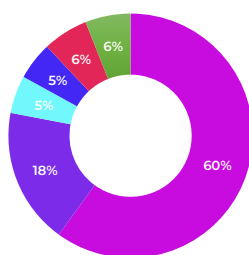

# MAYFAIR

Source: Route

Located in the heart of the West End in the West One Shopping Centre, which also houses Bond Street Tube Station.

Our 4 high quality, **full motion** digital screens offer brands the opportunity to target the 32m shoppers and commuters the centre sees each year. With dynamic **full motion** capabilities and the option of full domination, these must-have sites reach 10m impacts fortnightly.

## DEMOGRAPHIC

Female Male

## ETHNICITY

White Asian Black Arab Mixed Other

Source: Census 2021