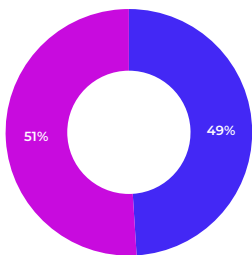

SCALA

Source: Estimate

Situated in the heart of central London, The Scala in Kings Cross stands as an iconic destination for music and cinema enthusiasts. Our 10 x 4 sheet screens, strategically positioned on the flank wall, targeting a stream of commuters and traffic through Kings Cross.

DEMOGRAPHIC

Female Male

ETHNICITY

White Asian Black Arab Mixed Other

Source: Census 2021

LEISURE

Granary Square
Regent's Canal
Coal Drops Yard

TRANSPORT