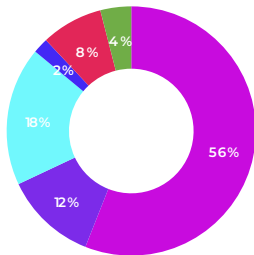

DEMOGRAPHIC

Female Male

ETHNICITY

White Asian Black Arab Mixed Other

Source: Census 2021

LEISURE

Granary Square
Regent's Canal
Coal Drops Yard

TRANSPORT