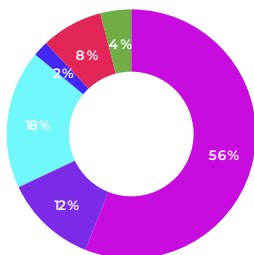

TOWER BRIDGE

Source: Estimate

A large format digital portrait screen located on Tower Bridge Road, viewed by constant traffic southbound over London's iconic Tower Bridge.

A world famous location providing a consistent influx of tourists year in year out. Tower Bridge and the Tower of London draw 3.5 million visitors annually.

DEMOGRAPHIC

Female Male

ETHNICITY

White Asian Black Arab Mixed Other

Source: Census 2021

LEISURE

Tower Bridge
Vinegar Yard
Tower Of London

TRANSPORT