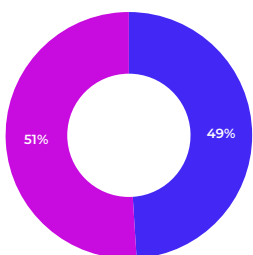

TOWER BRIDGE

Source: Estimate

A large format digital portrait screen located on Tower Bridge Road, viewed by constant traffic southbound over London's iconic Tower Bridge.

A world famous location providing a consistent influx of tourists year in year out. Tower Bridge and the Tower of London draw 3.5 million visitors annually.

DEMOGRAPHIC

Female Male

ETHNICITY

White Asian Black Arab Mixed Other

Source: Census 2021

LEISURE

Tower Bridge
Vinegar Yard
Tower Of London

TRANSPORT