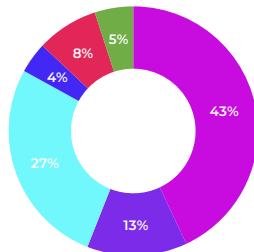

DEMOGRAPHIC

Female Male

ETHNICITY

White Asian Black Arab Mixed Other

Source: Census 2021

PROPERTY

Average Property Sold Price
£912,830

LEISURE