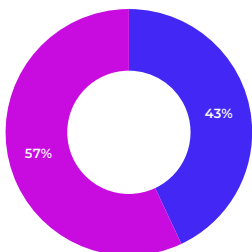

DEMOGRAPHIC

Female Male

ETHNICITY

White Asian Black Arab Mixed Other

Source: Census 2021

PROPERTY

Average Property Sold Price
£912,830

LEISURE